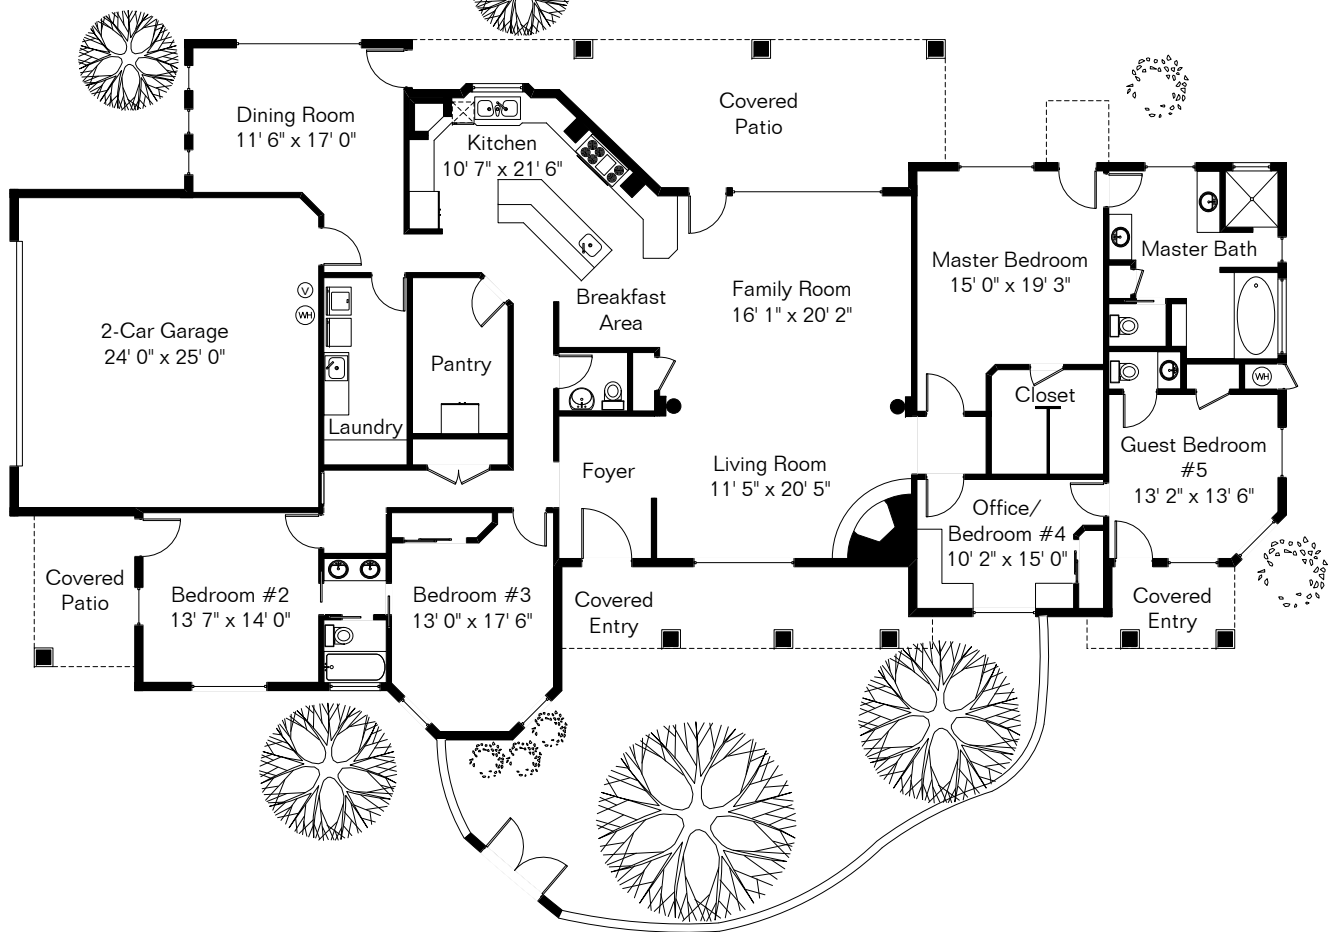

The square footages and room size information are deemed to be reliable but are not guaranteed and should be independently verified.

10818 N Camino de la Tierra

Pool/Spa Area
Covered Patio

Living Area 3,268 Sq Ft
Garages/Work Shop 2,360 Sq Ft

Site Visit September 2018
 0 ft. 6 ft. 10 ft. 20 ft.
 Copyright 2018 Floor Plans First! LLC
 All Rights Reserved.

www.FloorPlansFirst.com
 Toll Free (877) 887-1500
 Voice (520) 881-1500
 Fax (520) 791-7701
 Floor Plans First!
 See the Floor Plans First!