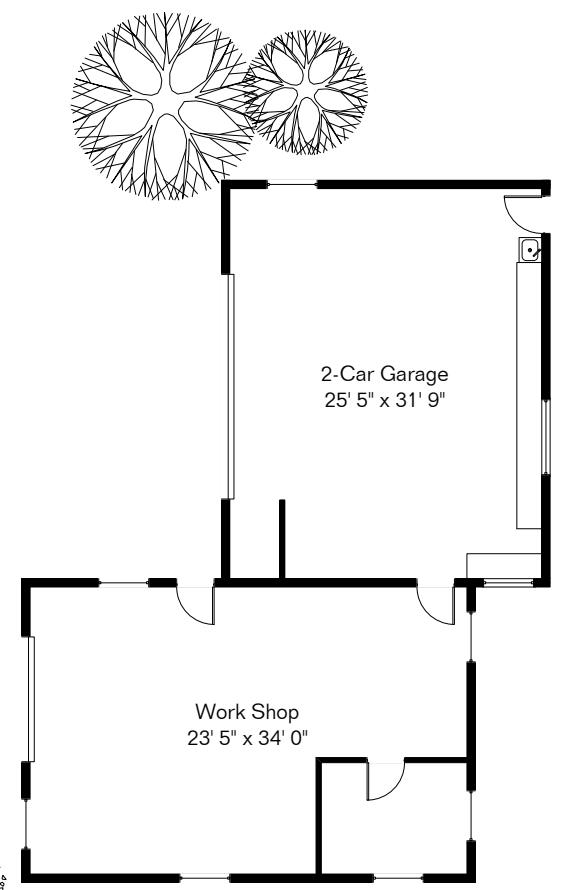

The square footages and room size information are deemed to be reliable but are not guaranteed and should be independently verified.

10818 N Camino de la Tierra

Pool/Spa Area
Covered Patio

Living Area 3,268 Sq Ft
Garages/Work Shop 2,360 Sq Ft

Site Visit September 2018
 0 ft. 6 ft. 10 ft. 20 ft.
 Copyright 2018 Floor Plans First! LLC
 All Rights Reserved.

www.FloorPlansFirst.com
 Toll Free (877) 887-1500
 Voice (520) 881-1500
 Fax (520) 791-7701
 Floor Plans First!
 See the Floor Plans First!